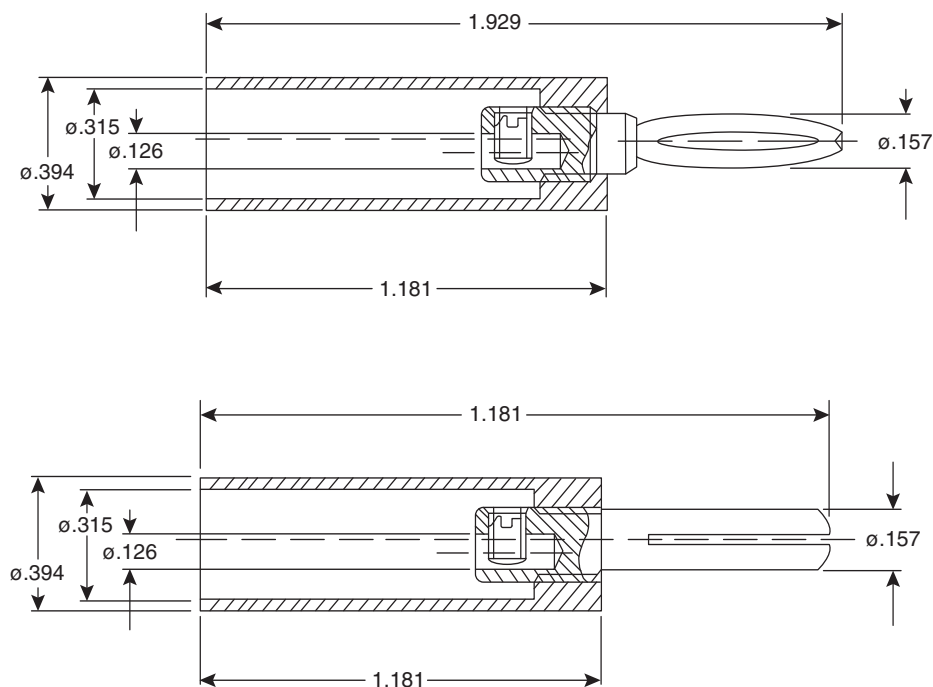

Banana Plugs

174-444R, 174-444B, 174-448R, 174-448B

Banana Plugs

174-444R
174-444B

174-448R
174-448B

DIMENSIONS IN.

SPECIFICATIONS	
Type:	banana
Current Rating:	6A continuous
Contact Resistance:	1mΩ
Temperature Range:	-30°C to +100°C
Body:	polysterol
Contacts:	nickel plated brass
Colors:	red (174-444R, 174-448R), black (174-444B, 174-448B)